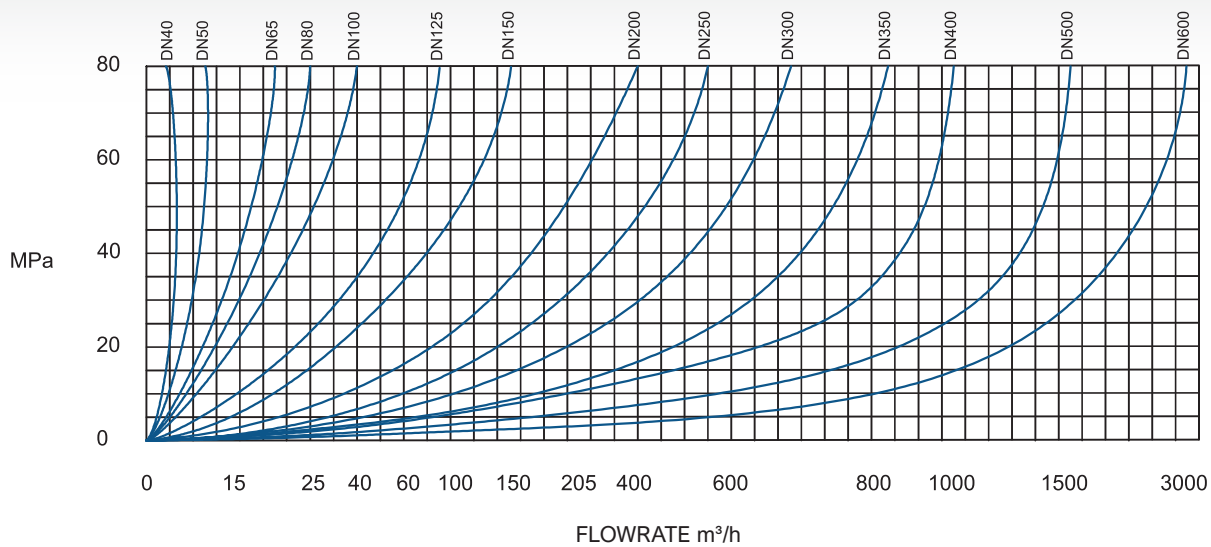

LXLC WOLTMANN WP BULK METER 40mm to 600mm

APPLICATION

- Accurate measurement of cold potable water consumption.
- Suitable for District Metered Areas. (DMA)
- Suitable for Zone and Area Monitoring.

FEATURES

- 40mm to 100mm comply with SANS1529 -1: 2019 (Class B)
- 150mm to 600mm comply with ISO4064 (Class B)
- Pulse output standard. No additional pulse pick up required.
- Meter sizes 40mm to 200mm fitted with straight reading counters.
- Working temperature $\leq 50^{\circ}\text{C}$.
- Working pressure 1600 kPa.
- Available Drilled to Table 16. Table 25 available to special order.
- 40mm to 150mm tested and verified in South Africa.
- Epoxy coated cast iron body.
- Designed for Horizontal installation.
- Internal mechanism removable without removing body from pipe.
- Pre-Calibrated mechanisms available for replacement.

Recommend a strainer always be fitted upstream of any bulk meter.

LXLC BULK METER HEAD LOSS CURVE

TYPICAL LXLC BULK METER FLOW ERROR CURVE

DIMENSION TABLE

METER SIZE (mm)	L Length (mm)	H Height (mm)	± Weight (kg)
40	200	200	11
50	200	215	13
65	200	215	14
80	225	279	18
100	250	289	20
125	250	299	25
150	300	360	40
200	350	346	52
250	450	434	82
300	500	459	103
350	500	590	166
400	600	660	240
500	800	760	370
600	500	880	220