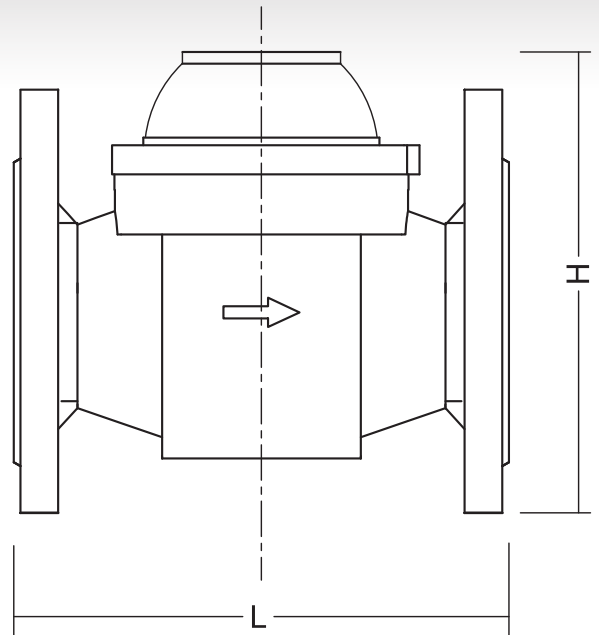

- 40mm to 100mm comply with SANS1529 -1: 2019 (Class B)
- 150mm to 600mm comply with ISO4064 (Class B)
- Pulse output standard. No additional pulse pick up required.
- Meter sizes 40mm to 200mm fitted with straight reading counters.
- Working temperature $\leq 50^{\circ}\text{C}$.
- Working pressure 1600 kPa.
- Available Drilled to Table 16. Table 25 available to special order.
- 40mm to 150mm tested and verified in South Africa.
- Epoxy coated cast iron body.
- Designed for Horizontal installation.
- Internal mechanism removable without removing body from pipe.
- Pre-Calibrated mechanisms available for replacement.

Recommend a strainer always be fitted upstream of any bulk meter.

LXLC BULK METER HEAD LOSS CURVE

TYPICAL LXLC BULK METER FLOW ERROR CURVE

DIMENSION TABLE

METER SIZE (mm)	L Length (mm)	H Height (mm)	± Weight (kg)
40	200	200	11
50	200	215	13
65	200	215	14
80	225	279	18
100	250	289	20
125	250	299	25
150	300	360	40
200	350	346	52
250	450	434	82
300	500	459	103
350	500	590	166
400	600	660	240
500	800	760	370
600	500	880	220