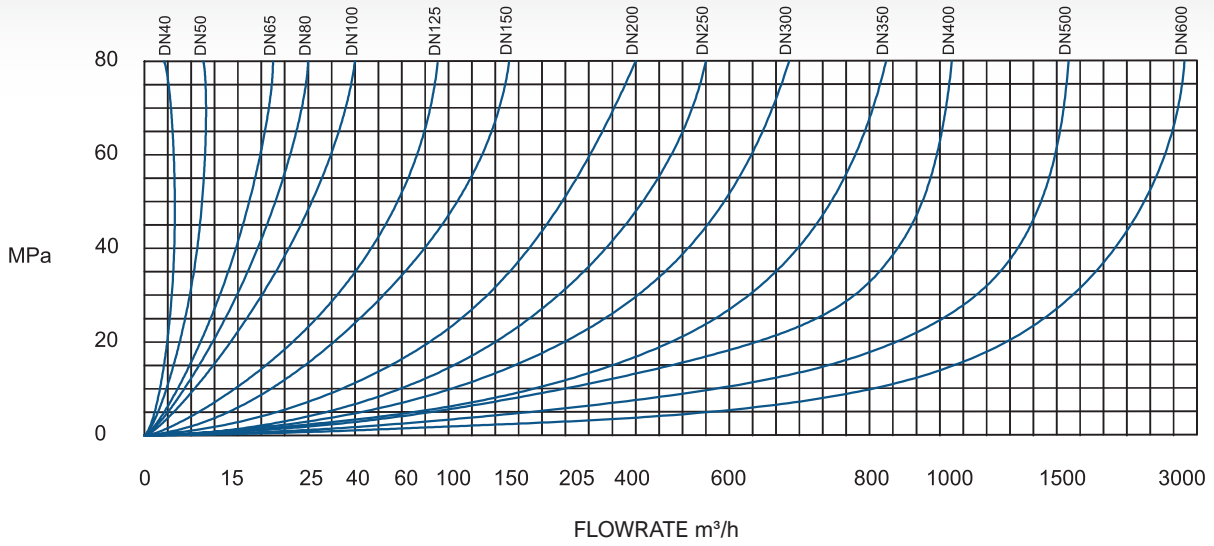

LXLC WOLTMANN WP BULK METER 40mm to 600mm

APPLICATION

- Accurate measurement of cold potable water consumption.
- Suitable for District Metered Areas. (DMA)
- Suitable for Zone and Area Monitoring.

FEATURES

- 40mm to 100mm comply with SANS1529 -1: 2019 (Class B)
- 150mm to 600mm comply with ISO4064 (Class B)
- Pulse output standard. No additional pulse pick up required.
- Meter sizes 40mm to 200mm fitted with straight reading counters.
- Working temperature $\leq 50^{\circ}\text{C}$.
- Working pressure 1600 kPa.
- Available Drilled to Table 16. Table 25 available to special order.
- 40mm to 150mm tested and verified in South Africa.
- Epoxy coated cast iron body.
- Designed for Horizontal installation.
- Internal mechanism removable without removing body from pipe.
- Pre-Calibrated mechanisms available for replacement.

Recommend a strainer always be fitted upstream of any bulk meter.

LXLC BULK METER HEAD LOSS CURVE

TYPICAL LXLC BULK METER FLOW ERROR CURVE

DIMENSION TABLE

METER SIZE (mm)	L Length (mm)	H Height (mm)	± Weight (kg)
40	200	200	11
50	200	215	13
65	200	215	14
80	225	279	18
100	250	289	20
125	250	299	25
150	300	360	40
200	350	346	52
250	450	434	82
300	500	459	103
350	500	590	166
400	600	660	240
500	800	760	370
600	500	880	220