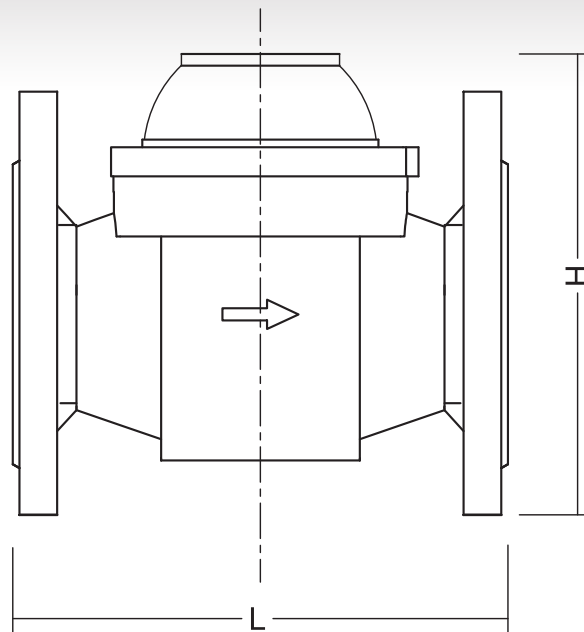

- 40mm to 100mm comply with SANS1529 -1: 2019 (Class B)
- 150mm to 600mm comply with ISO4064 (Class B)
- Pulse output standard. No additional pulse pick up required.
- Meter sizes 40mm to 200mm fitted with straight reading counters.
- Working temperature $\leq 50^{\circ}\text{C}$.
- Working pressure 1600 kPa.
- Available Drilled to Table 16. Table 25 available to special order.
- 40mm to 150mm tested and verified in South Africa.
- Epoxy coated cast iron body.
- Designed for Horizontal installation.
- Internal mechanism removable without removing body from pipe.
- Pre-Calibrated mechanisms available for replacement.

Recommend a strainer always be fitted upstream of any bulk meter.

LXLC BULK METER HEAD LOSS CURVE

TYPICAL LXLC BULK METER FLOW ERROR CURVE

DIMENSION TABLE

METER SIZE (mm)	L Length (mm)	H Height (mm)	± Weight (kg)
40	200	200	11
50	200	215	13
65	200	215	14
80	225	279	18
100	250	289	20
125	250	299	25
150	300	360	40
200	350	346	52
250	450	434	82
300	500	459	103
350	500	590	166
400	600	660	240
500	800	760	370
600	500	880	220